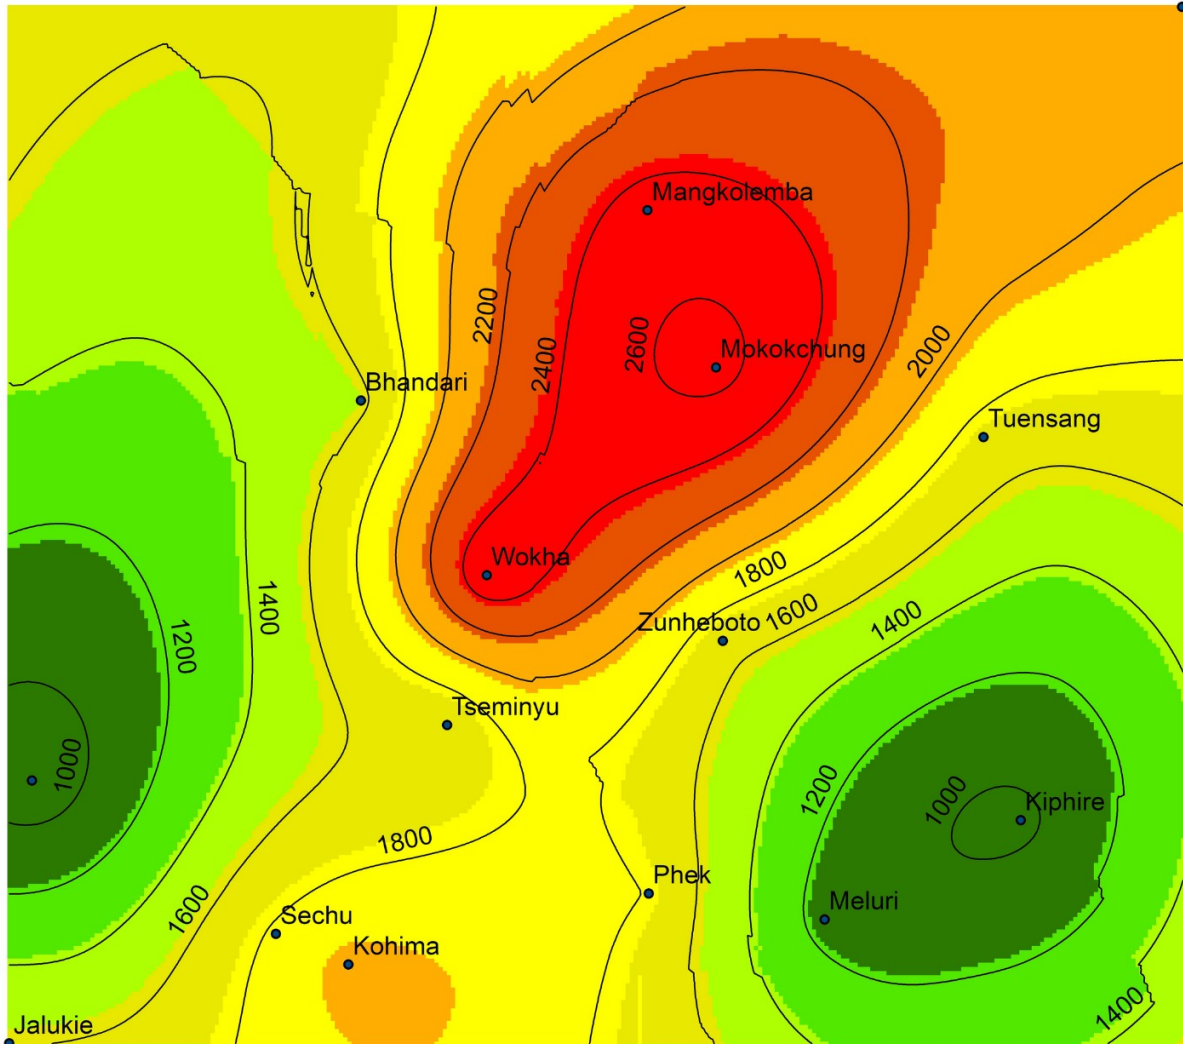

Annual Rainfall of Nagaland in 2010

Rainfall (in mm)

0 5 10 20
 Kilometers

Data source: Department of Soil & Water Conservation
 Interpolation map: Prepared by GIS Division, NSDMA