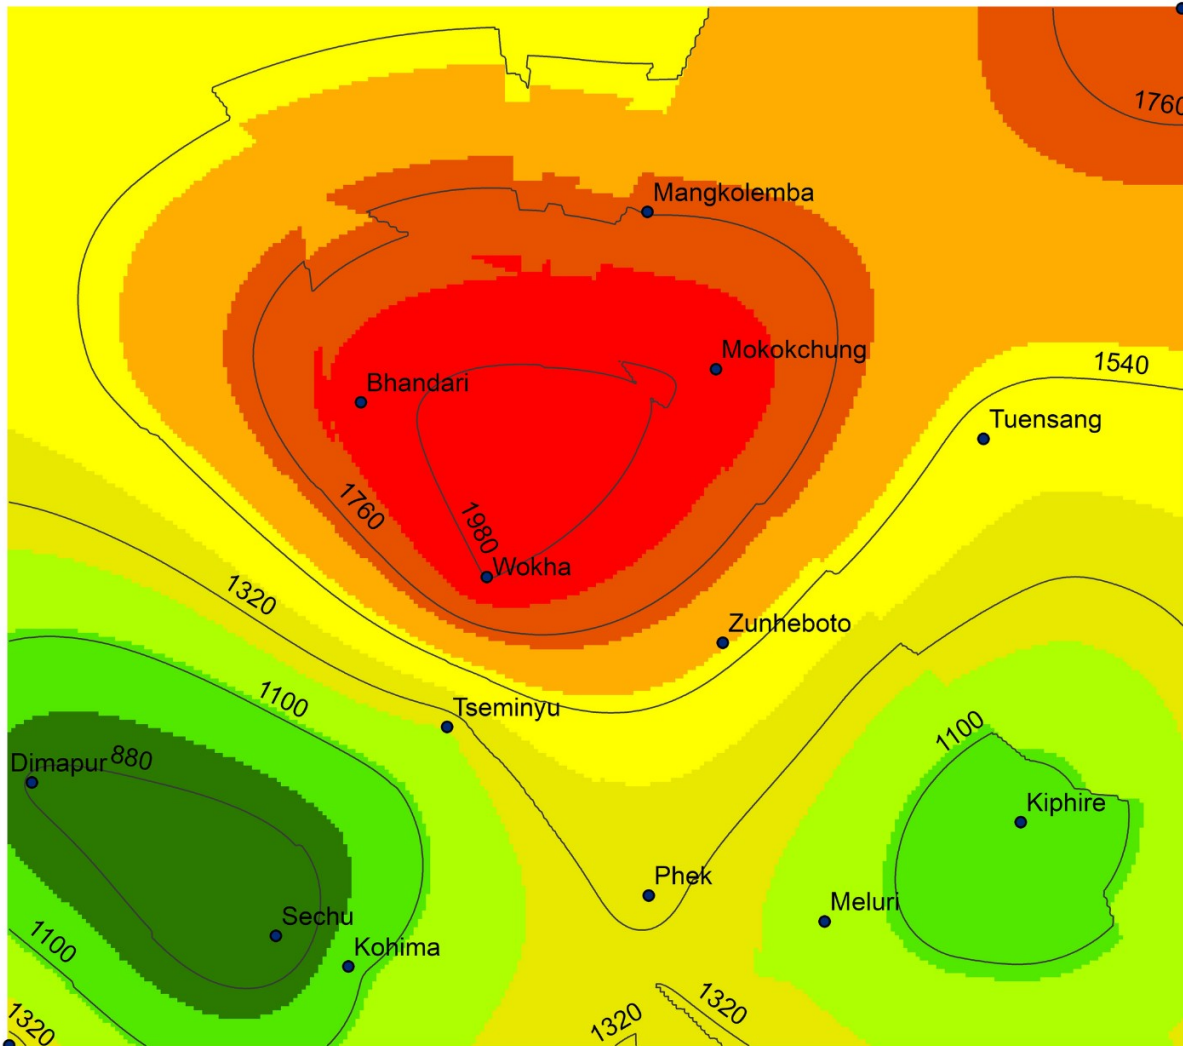

# Annual Rainfall of Nagaland in 2012

## Rainfall (in mm)

0 5 10 20  
Kilometers

Data source: Department of Soil & Water Conservation  
Interpolation map: Prepared by GIS Division, NSDMA