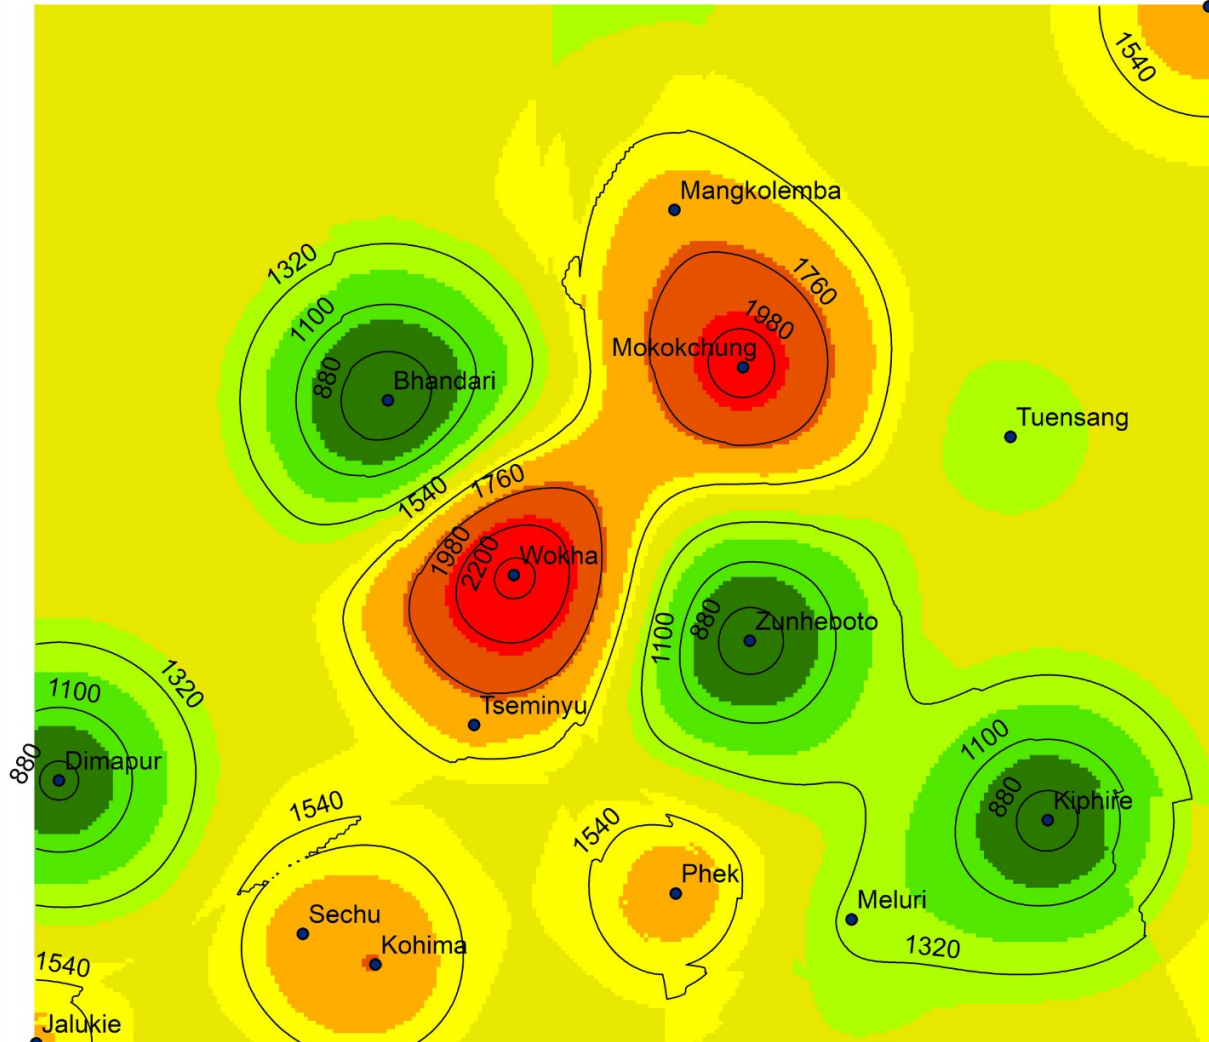

Annual Rainfall of Nagaland in 2013

Rainfall (in mm)

0 5 10 20
 Kilometers

Data source: Department of Soil & Water Conservation
 Interpolation map: Prepared by GIS Division, NSDMA