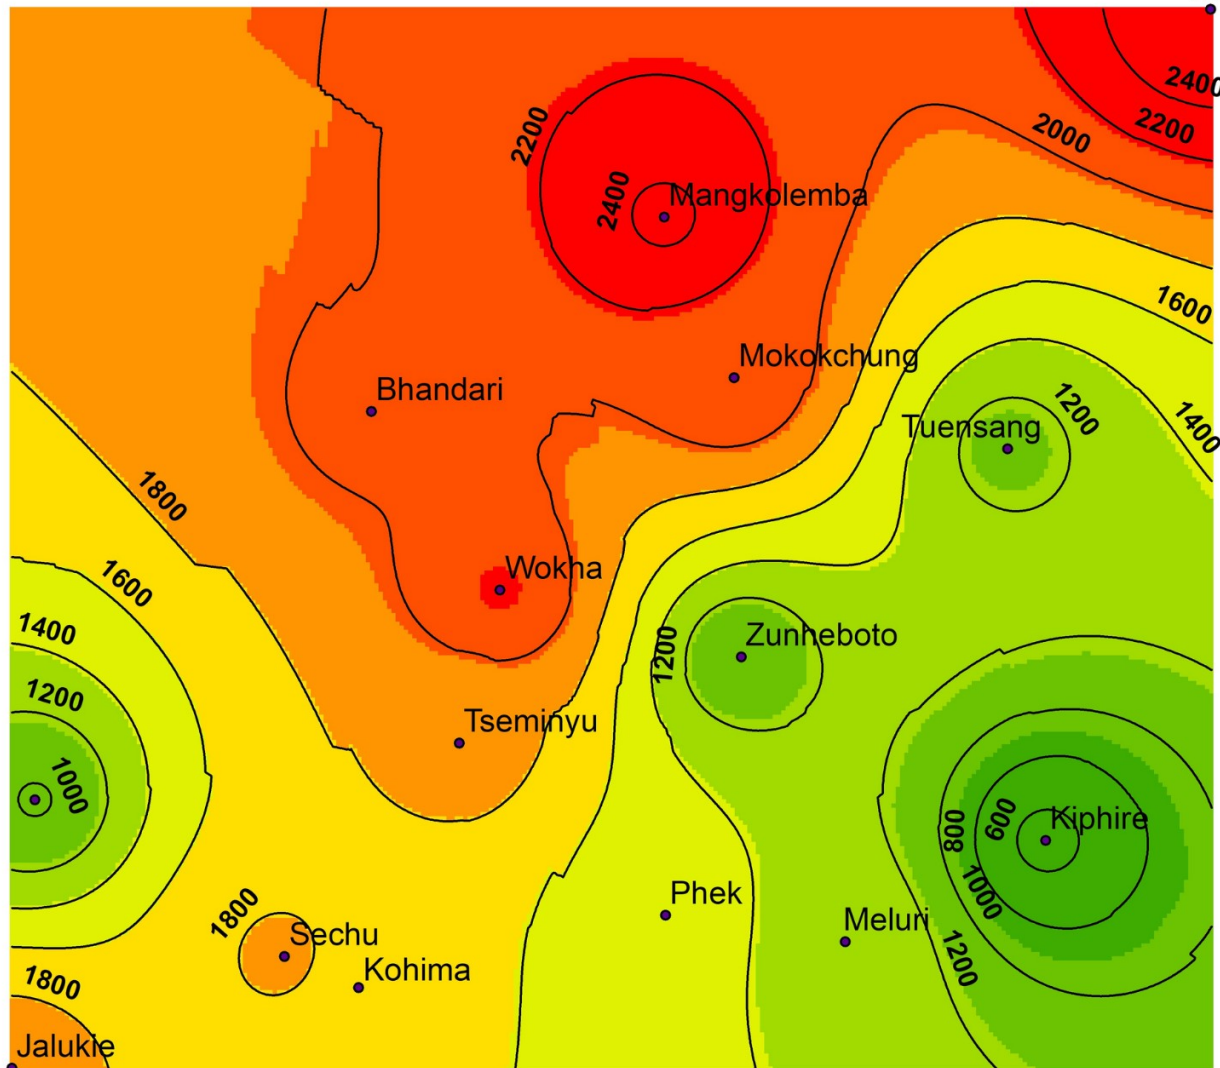

Annual Rainfall of Nagaland in 2016

Rainfall (in mm)

Data source: Department of Soil & Water Conservation
 Interpolation map: Prepared by GIS Division, NSDMA