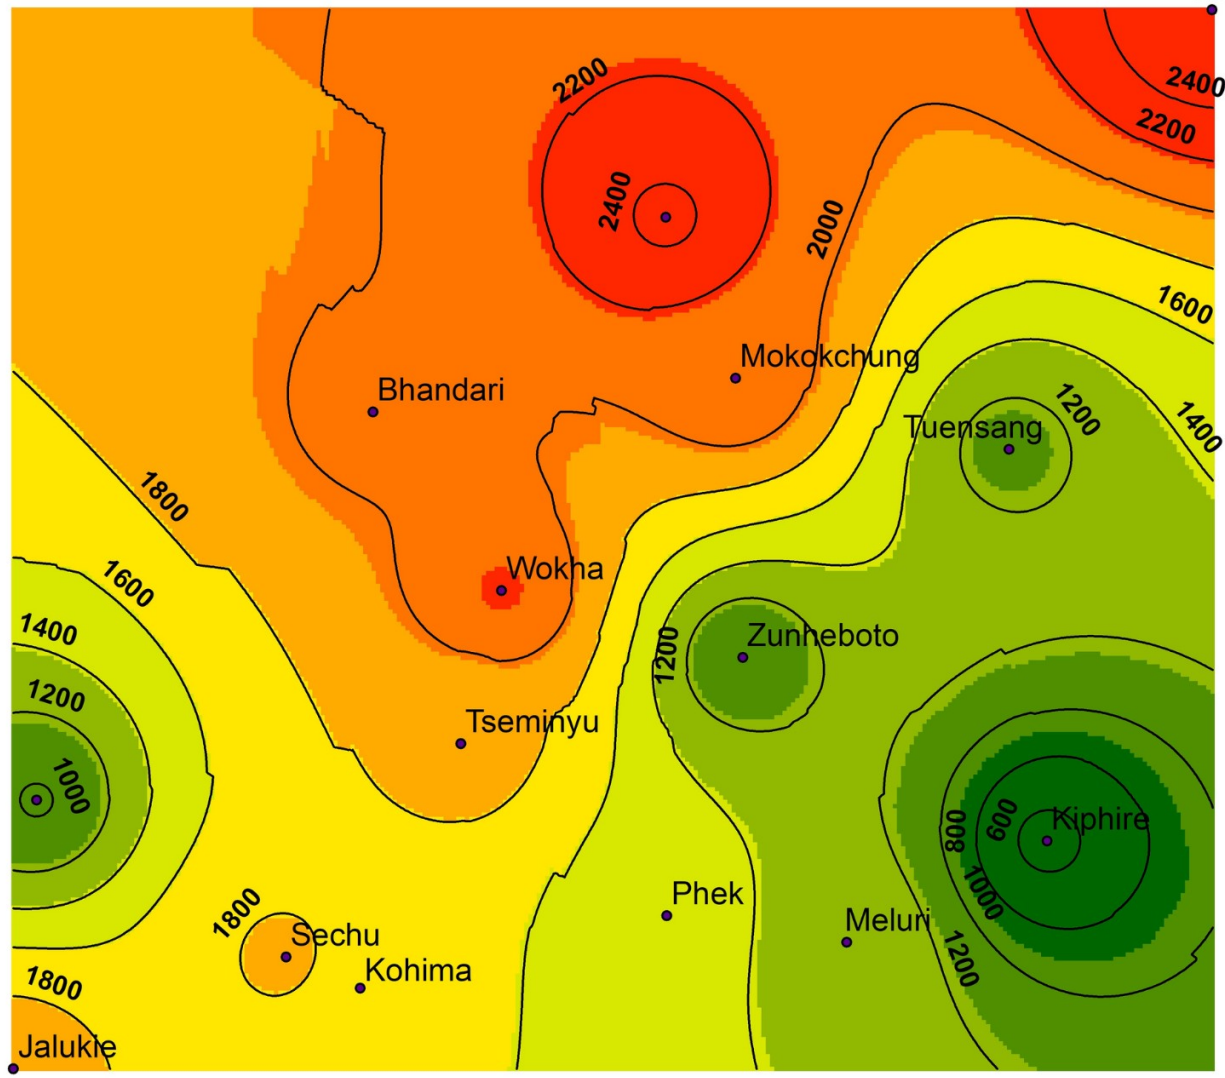

# Annual Rainfall of Nagaland in 2017

## Rainfall (in mm)

Data source: Department of Soil & Water Conservation  
 Interpolation map: Prepared by GIS Division, NSDMA